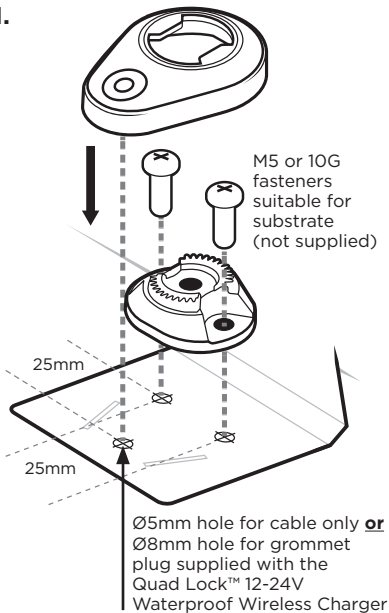

BASE **CONCEALED** **-THROUGH** **CABLE**

KEEP IN TOUCH

QUADLOCKCASE.NET

2304-152-1

1.

2. Concealed Base is locked in place when a Quad Lock 360™ **ARM** or **HEAD** is attached above it